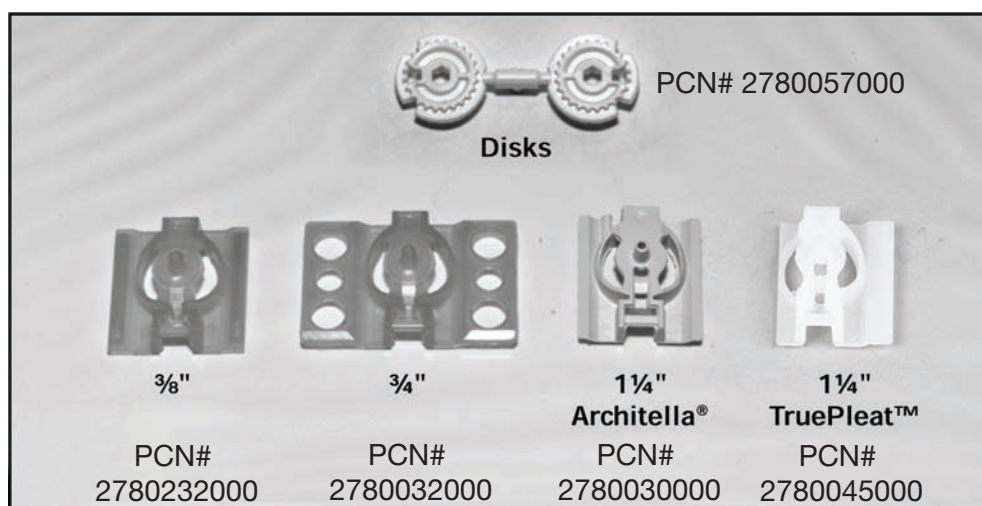

Duette® EasyAdjust™

Quick Reference

EasyAdjust™ Housings and Disks

Standard bottom rail cord path for EasyRise®, LiteRise®, PowerRise® and UltraGlide®.

Top-Down and Top-Down/Bottom-Up middle rail cord path for EasyRise®, PowerRise® and UltraGlide.

Top-Down and Top-Down/Bottom-Up middle rail cord path for LiteRise®.