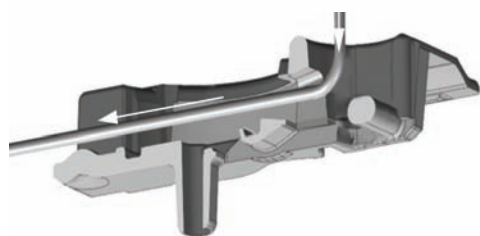

Duette® EasyAdjust™

Quick Reference

EasyAdjust™ Housings and Disks

Standard bottom rail cord path for EasyRise®, LiteRise®, PowerRise® and UltraGlide®.

Top-Down and Top-Down/Bottom-Up middle rail cord path for EasyRise®, PowerRise® and UltraGlide.

Top-Down and Top-Down/Bottom-Up middle rail cord path for LiteRise®.