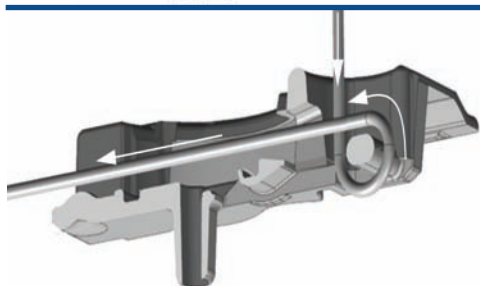

Duette® EasyAdjust™

Quick Reference

EasyAdjust™ Housings and Disks

Standard bottom rail cord path for EasyRise®, LiteRise®, PowerRise® and UltraGlide®.

Top-Down and Top-Down/Bottom-Up middle rail cord path for EasyRise®, PowerRise® and UltraGlide.

Top-Down and Top-Down/Bottom-Up middle rail cord path for LiteRise®.