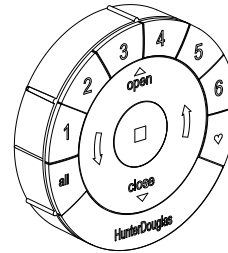

Additional PowerView Remote
PCN 7520000008 (White)
PCN 7520000016 (Black)