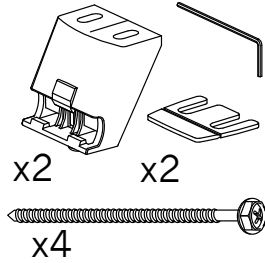

# Standard Additional Parts

Installation Bracket and Face Plate Kit  
KIT8000, White  
KIT8001, Fawn  
KIT8003, Bronze  
KIT8004, Silver  
KIT8026, Dove Gray  
KIT8035, Midnight Oil

Ceiling Mount Bracket Kit  
KIT8005, White  
KIT8006, Fawn  
KIT8008, Bronze  
KIT8009, Silver  
KIT8028, Dove Gray  
KIT8036, Midnight Oil