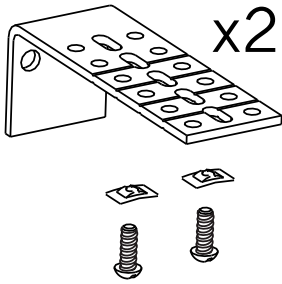

Optional Additional Parts

Extension Brackets
PCN KIT2013