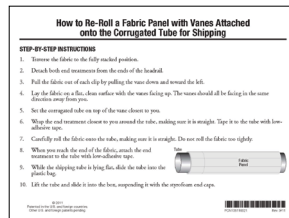

Re-roll Instructions
PCN 135110021