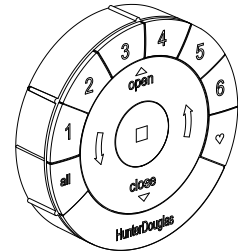

PowerView Remote
PCN 7520000008 (White)
PCN 7520000016 (Black)