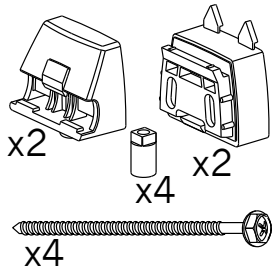

# Standard Additional Parts

Installation Bracket and Face Plate Kit  
KIT8000, White  
KIT8001, Fawn  
KIT8003, Bronze  
KIT8004, Silver  
KIT8026, Dove Gray  
KIT8035, Midnight Oil

Ceiling Mount Bracket Kit  
KIT8005, White  
KIT8006, Fawn  
KIT8008, Bronze  
KIT8009, Silver  
KIT8028, Dove Gray  
KIT8036, Midnight Oil