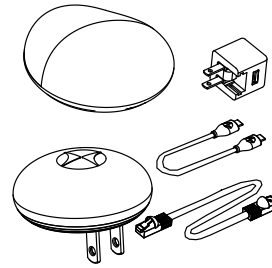

PowerView Hub
(Includes Hub, Repeater, DC Power Supply, USB Power Supply Cable and Ethernet Cable)
PCN 7543000000