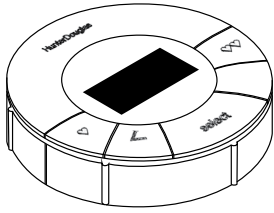

Optional Additional Parts

Additional PowerView® Scene Controller
PCN 7530000005 (White)
PCN 7530000013 (Black)