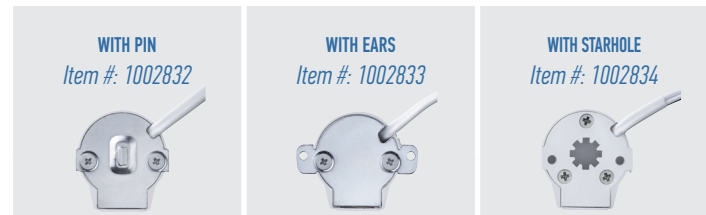

3 FLEXIBLE MOUNTING CONFIGURATIONS

NOMINAL VOLTAGE	24 V DC
ELECTRICAL INSULATION	Class III
INDEX PROTECTION RATING	IP 30
NOMINAL TORQUE	0.8 Nm
MINIMUM TUBE I.D.	26.6 mm
SPEED AT NOMINAL TORQUE (UP)	30 rpm
WORKING TEMPERATURE RANGE	14°F to 185°F (-10°C to 85 °C)
LIMIT REPEATABILITY	+/- 5°
MAXIMUM NUMBER OF TURNS IN ONE DIRECTION	60 output shaft turns
CONTROL METHOD	Polarity switching
CERTIFICATIONS	CE