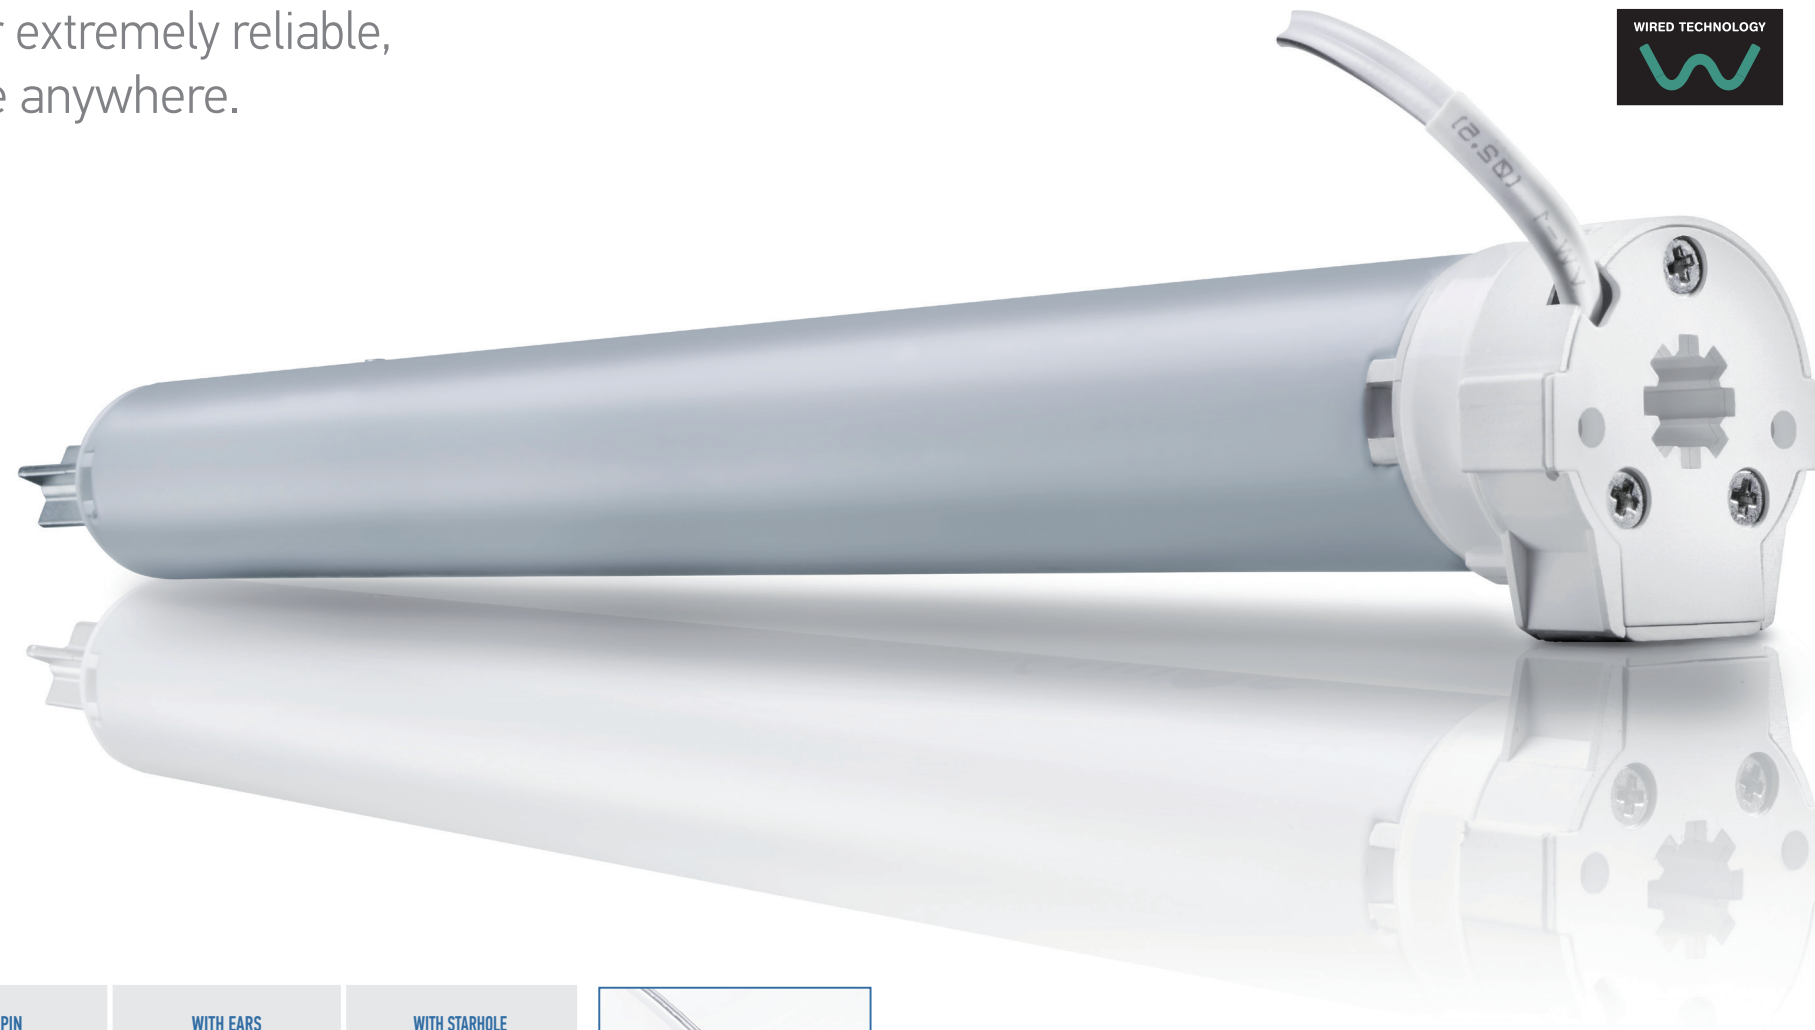

Roll Up Wired™ R28 WT...

...new, 28 mm (24V DC) motor extremely reliable, simple to install and integrate anywhere.

EXPAND OPPORTUNITIES WITH NEW MARKETS & NEW APPLICATIONS

- Compatible with tubes with inside diameters ≥ 26.6 mm for smaller window areas
- Compatible with all Roll Up WireFree™ R28 RTS crowns and drives to motorize roller/solar shades, sheer horizontals, roman and woven shades

IMPROVED FEATURES

- Precise limit setting with built-in programming buttons saves time.
- Attractive design and improved sound quality ensures user satisfaction.
- Built-in stop detection protects shades

SAVE TIME & MONEY

- No electrician required
- Eliminates splicing with built-in quick connect power and extension cables
- Simplified installation process with versatile motor mount options