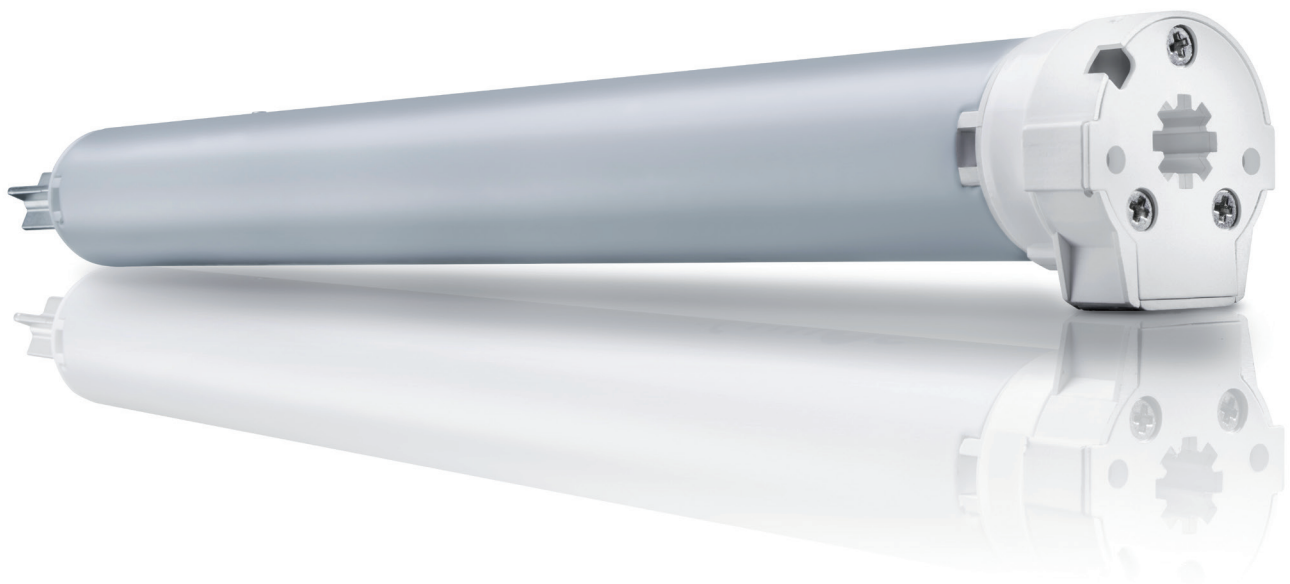

**Roll Up Wired™ R28 WT**  
28 MM WIRED MOTOR FOR INTERIOR SHADES

Small motor  
**HIGH RELIABILITY**

# Roll Up Wired™ R28 WT...

...new, 28 mm (24V DC) motor extremely reliable, simple to install and integrate anywhere.

## EXPAND OPPORTUNITIES WITH NEW MARKETS & NEW APPLICATIONS

- Compatible with tubes with inside diameters  $\geq 26.6$  mm for smaller window areas
- Compatible with all Roll Up WireFree™ R28 RTS crowns and drives to motorize roller/solar shades, sheer horizontals, roman and woven shades