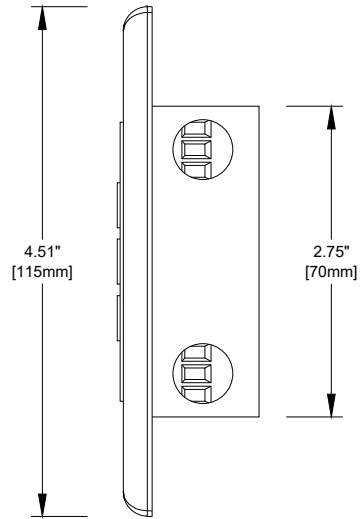

animeo Decora Dual Switch/Keypad

Applicable Part Numbers

- 1800074 - White
- 1800075 - Ivory