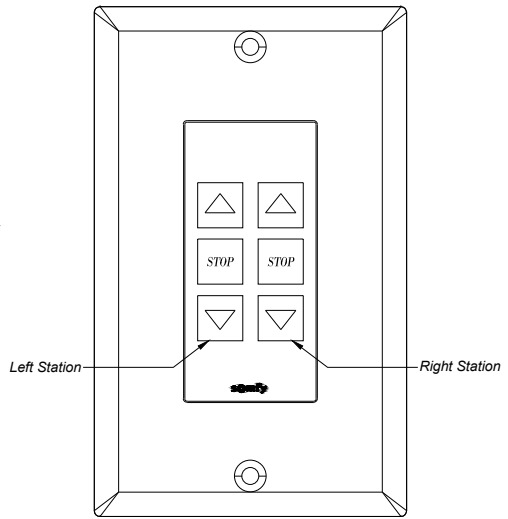

animeo Decora Dual Switch/Keypad

Applicable Part Numbers

- 1800074 - White
- 1800075 - Ivory