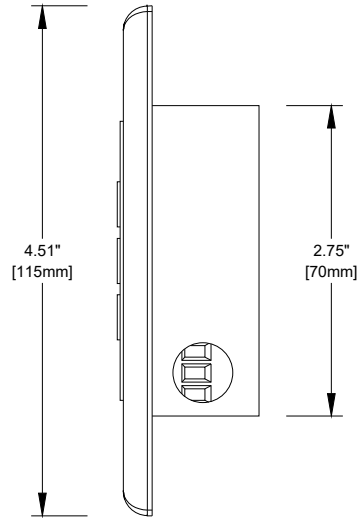

animeo Decora Single Switch/Keypad

Applicable Part Numbers

- 1800432 - White
- 1800064 - Ivory