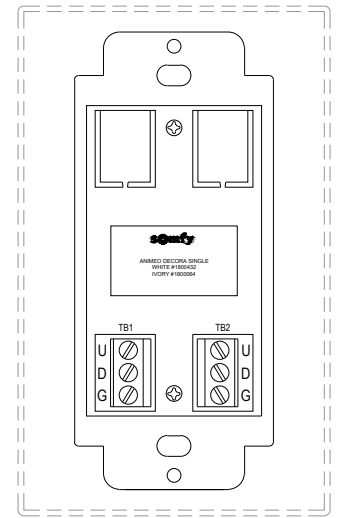

animeo Decora Single Switch/Keypad

Applicable Part Numbers

- 1800432 - White
- 1800064 - Ivory