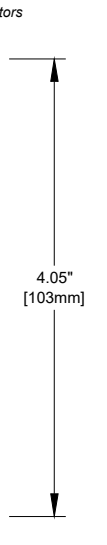

animeo Decora Dual Switch/Keypad

Applicable Part Numbers

- 1800074 - White
- 1800075 - Ivory