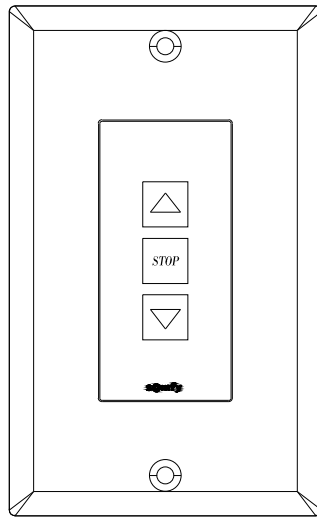

animeo Decora Single Switch/Keypad

Applicable Part Numbers

- 1800432 - White
- 1800064 - Ivory