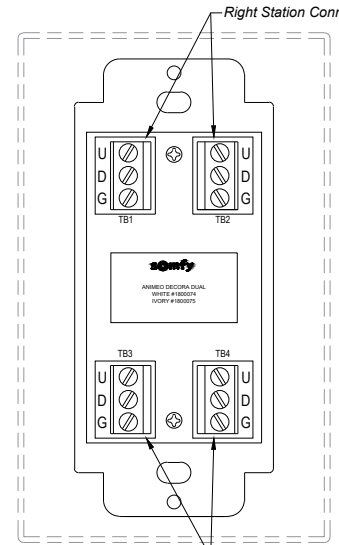

animeo Decora Dual Switch/Keypad

Applicable Part Numbers

- 1800074 - White
- 1800075 - Ivory