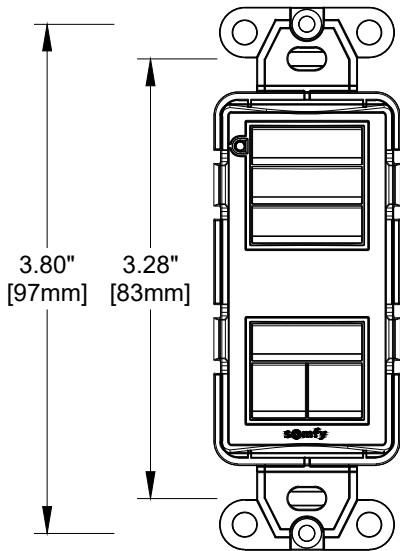

animeo IP Decoflex Digital 6- Button Keypad
Applicable Part Numbers

- 1811288 - White
- 1811328 - Black
- 1811332 - Ivory

Tel: 1-800-64-SOMFY
Fax: 1-609-495-8165
www.somfysystems.com

Date:	Revisions			
	Rev	Date	By	Description
09/27/18	-	--/--/--	-	
Print Size:	8.5" x 11"	-	--/--/--	-
Scale:	NTS	-	--/--/--	-
Sales:	N/A	-	--/--/--	-
Drawn by:	PK	-	--/--/--	-
Checked by:	N/A	-	--/--/--	-

Dwg Title:
**animeo IP Decoflex Digital
6-Button Group Keypad
Part# 1811XXX**

Dwg No.:
Part#1811XXX-SPEC

Project name:
Technical Library

Client:
Somfy Systems, Inc.

Address:
**121 Herrod Boulevard
Dayton, NJ 08810**