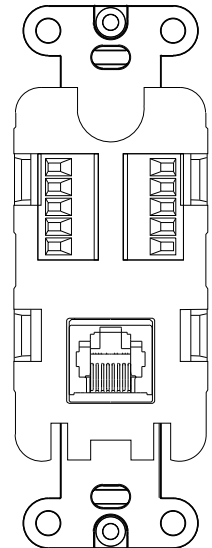

animeo IP Decoflex Digital 6- Button Keypad
Applicable Part Numbers

- 1811288 - White
- 1811328 - Black
- 1811332 - Ivory

Tel: 1-800-64-SOMFY
Fax: 1-609-495-8165
www.somfysystems.com

Date:	Revisions			
	Rev	Date	By	Description
09/27/18	-	--/--/--	-	
Print Size:	8.5" x 11"	-	--/--/--	-
Scale:	NTS	-	--/--/--	-
Sales:	N/A	-	--/--/--	-
Drawn by:	PK	-	--/--/--	-
Checked by:	N/A	-	--/--/--	-

Dwg Title:
**animeo IP Decoflex Digital
6-Button Group Keypad
Part# 1811XXX**

Dwg No.:
Part#1811XXX-SPEC

Project name:
Technical Library

Client:
Somfy Systems, Inc.

Address:
**121 Herrod Boulevard
Dayton, NJ 08810**