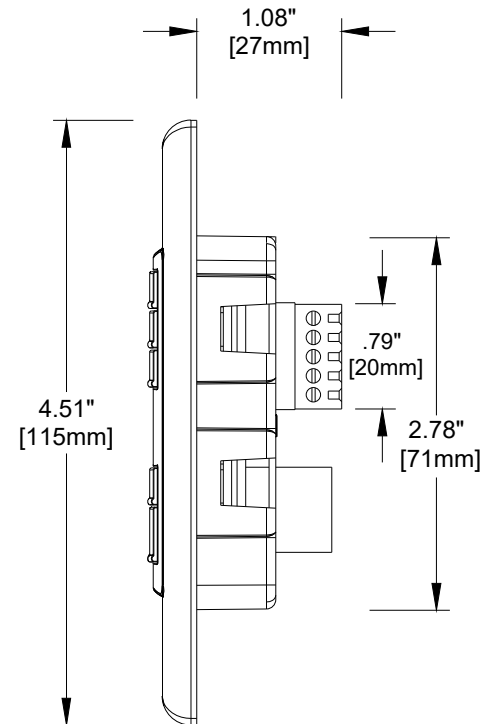

animeo IP Decoflex Digital 6- Button Keypad
Applicable Part Numbers

- 1811288 - White
- 1811328 - Black
- 1811332 - Ivory

Tel: 1-800-64-SOMFY
Fax: 1-609-495-8165
www.somfysystems.com

Date:	Revisions			
	Rev	Date	By	Description
09/27/18	-	--/--/--	-	
Print Size:	8.5" x 11"	-	--/--/--	-
Scale:	NTS	-	--/--/--	-
Sales:	N/A	-	--/--/--	-
Drawn by:	PK	-	--/--/--	-
Checked by:	N/A	-	--/--/--	-

Dwg Title:
**animeo IP Decoflex Digital
6-Button Group Keypad
Part# 1811XXX**

Dwg No.:
Part#1811XXX-SPEC

Project name:
Technical Library

Client:
Somfy Systems, Inc.

Address:
**121 Herrod Boulevard
Dayton, NJ 08810**