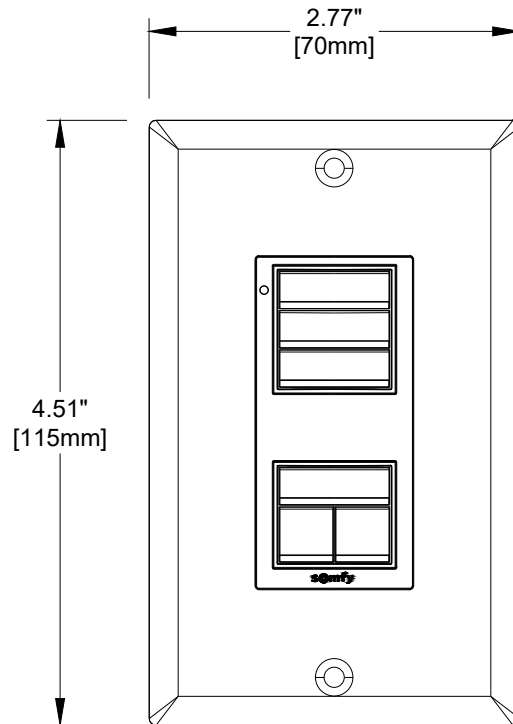

animeo IP Decoflex Digital 6- Button Keypad
Applicable Part Numbers

- 1811288 - White
- 1811328 - Black
- 1811332 - Ivory

Tel: 1-800-64-SOMFY
Fax: 1-609-495-8165
www.somfysystems.com

Date:	Revisions			
	Rev	Date	By	Description
09/27/18	-	--/--/--	-	
Print Size:	8.5" x 11"	-	--/--/--	-
Scale:	NTS	-	--/--/--	-
Sales:	N/A	-	--/--/--	-
Drawn by:	PK	-	--/--/--	-
Checked by:	N/A	-	--/--/--	-

Dwg Title:
**animeo IP Decoflex Digital
6-Button Group Keypad
Part# 1811XXX**

Dwg No.:
Part#1811XXX-SPEC

Project name:
Technical Library

Client:
Somfy Systems, Inc.

Address:
**121 Herrod Boulevard
Dayton, NJ 08810**