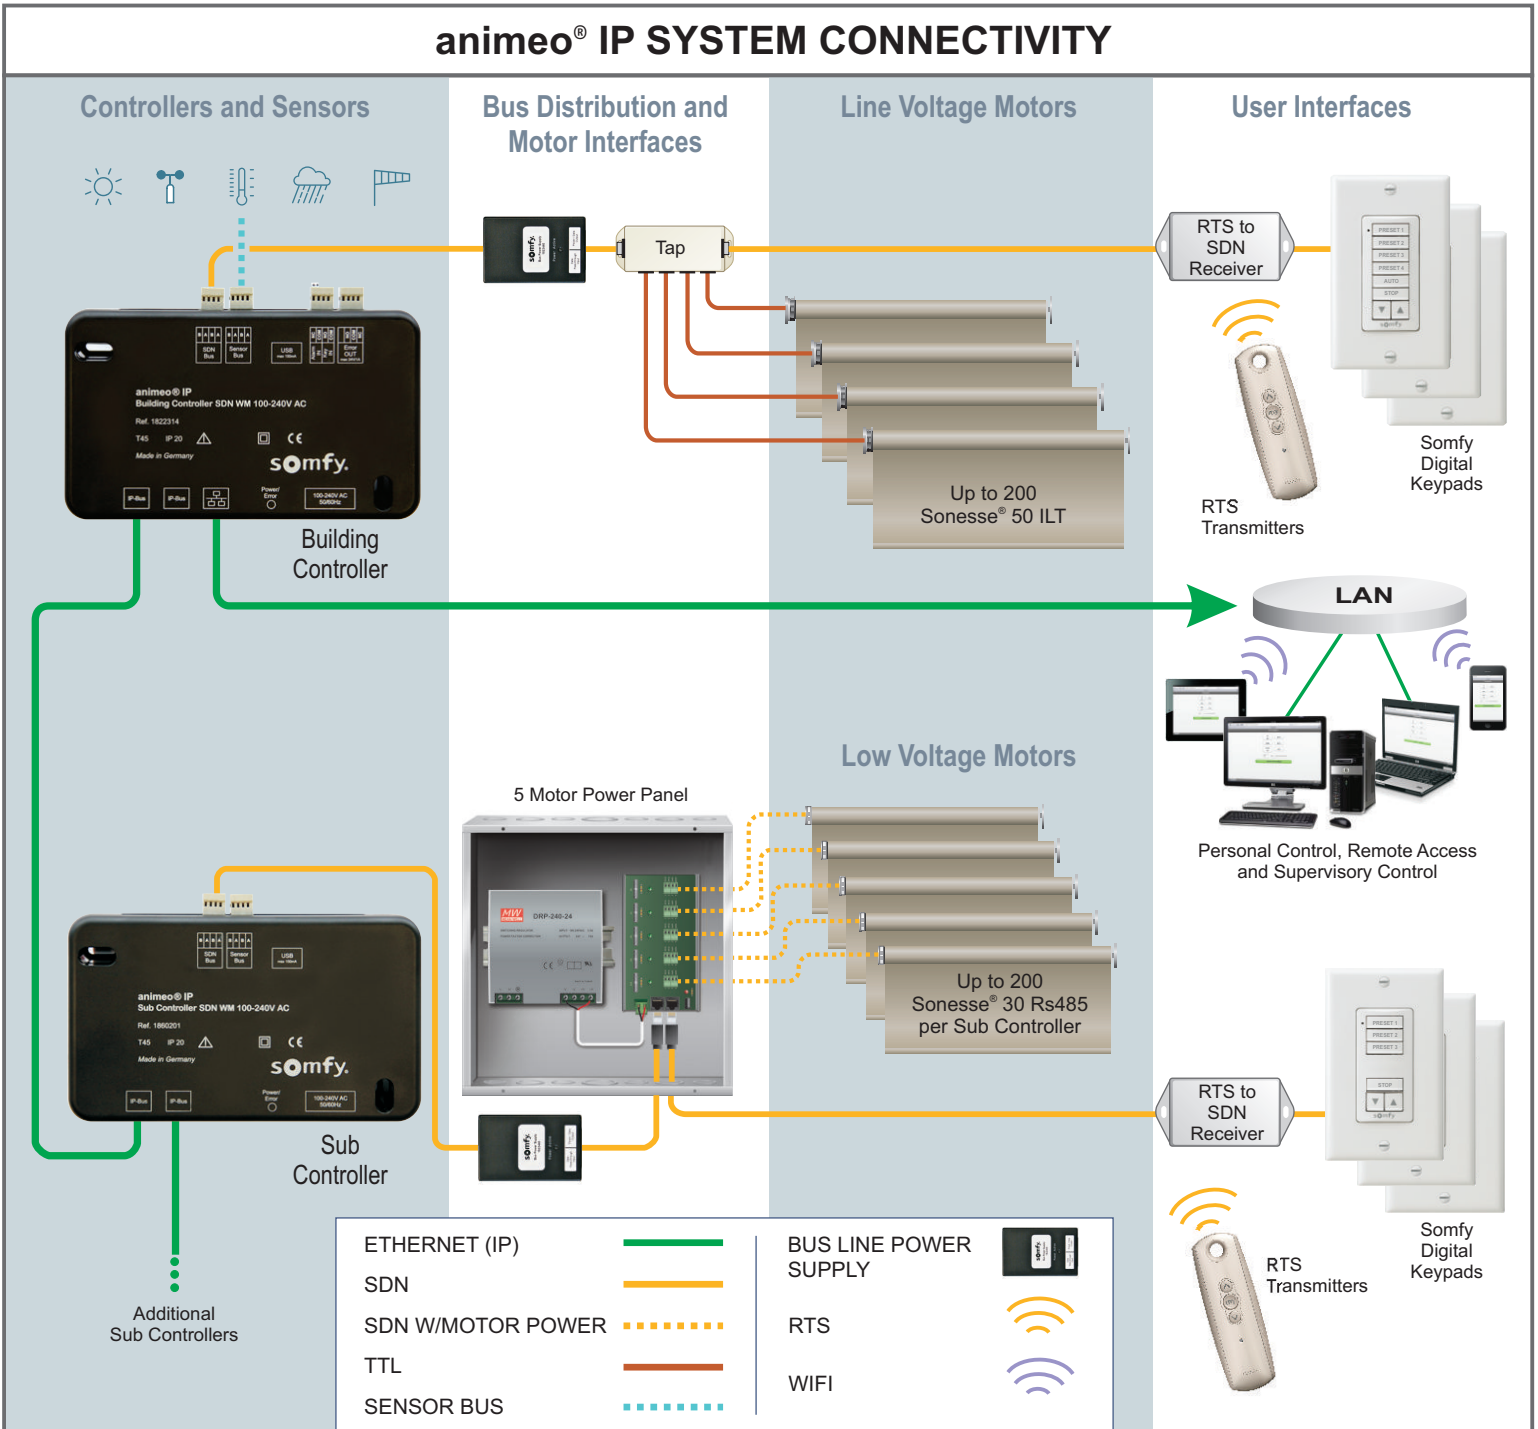

FEATURES AND BENEFITS

Utilizing both Somfy Digital Network (SDN) and Internet Protocol (IP) technologies, animeo® IP is a scalable and reliable automation solution. Experience the benefits that automated solar shading solutions provide – increased comfort, energy efficiency, and simplified building management.

- Manage both line and low voltage intelligent motors on the same network
- Solar tracking for dynamic facade control
- Sensor threshold-based motor control
- Facility manager access to global system status & control
- Integration with third party control systems, BMS and EMS
- Comfort timers
- Calendar/time scheduled events
- System auto discovery of motors, sensors, keypads
- IP connectivity for Sub Controller connections, virtual keypads, remote access and programming
- Windows 7-based drag-and-drop setup, configuration & operation

animeo® IP SYSTEM CONNECTIVITY

iPad® and iPhone® are registered trademarks of Apple, Inc.